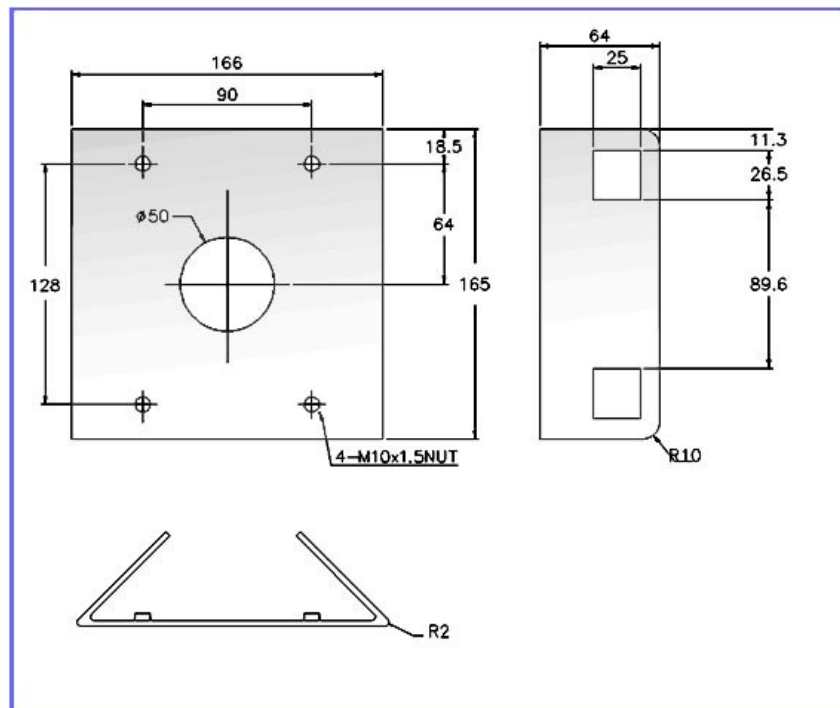

DSC-20PMA

Pole-Mount Adapter for PTZ Dome Camera

Color	Ivory
Material	Steel
Protection	Rust Proof
Weight	6.64W x 6.6H Inch

*Above specification and design subject to change without notification