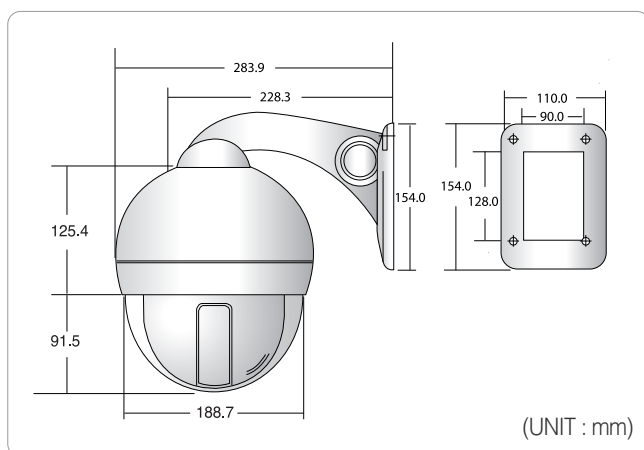

SPEED DOME CAMERA DSC-300Si

230X ZOOM, 540TVL
TDN, 0.0009Lux

FEATURES

- 410K Pixel, 1/4" Sony Progressive Scan CCD, 23x Auto Focus Optical Zoom, (230X in total)
- Built-in Hitachi DSP-8 Camera Module, Day & Night (ICR)
- Low illumination with DSS, 0.009Lux
- Perfect Back Light Compensation (WDR Functions, Smart Zoom (Speed control by Zoom ratio)
- 250 Programmable Preset Positions, Swing, Group, Trace, Spiral, Auto Flip, Alarm etc.
- 8 Privacy Masking Zones, Motion Detection
- Well suited to Department Store, Building, Parking Lot etc.

DIMENSIONS

SPECIFICATIONS

MODEL	DSC-300Si	
Signal system	NTSC	PAL
Image sensor	1/4" Sony Progressive Scan CCD	
Effective pixels	768(H) × 494(V)	752(H) × 582(V)
Horizontal resolution	More than 540 TV Lines	
Lens	23x Optical zoom, f=3.6-82.8mm	
Digital zoom	10x (Total zoom 230x)	
Angle of view	Approx 54° (Wide), Approx 2.5° (Tele)	
Minimum illumination	0.5 Lux, 0.1Lux(D&N), 0.009Lux(DSS) / F1.6	
Luminance S/N ratio	More than 50dB	
Video output	1 Vp-p Composite video output 75Ω	
Focus mode	Auto / Manual	
Wide Dynamic Range	Auto / Off / Manual (Level 1~126)	
Motion detection	On/ Off	
Shutter speed	Auto	
Back light	On / Off	
Auto flip	On/ Off	
Alarm in/out	4 Inputs / 1 Relay Output	
Pan/Tilt angle	360° Endless / 92°	
Pan speed	0.1° ~ 240°/sec (64 Levels)	
Preset point	250 Presets	
Preset speed	Max 360°/sec (64 Levels)	
Privacy zones masking	8 Zones	
Communication system	RS-485 / 422	
OSD	Built-in	
Operating humidity	Less than 90% RH	
Operating temperature	-10°C ~ 50°C (-14°F ~ 122°F)	
Dimensions	188.7mm(Diameter) x 216.9mm(Height)	
Weight	About 3.1Kg (Without adaptor)	
Construction	ABS body, Clear vandal bubble (PC)	
Power consumption	18W (Max)	
Power supply	AC24V, 60/50 Hz	