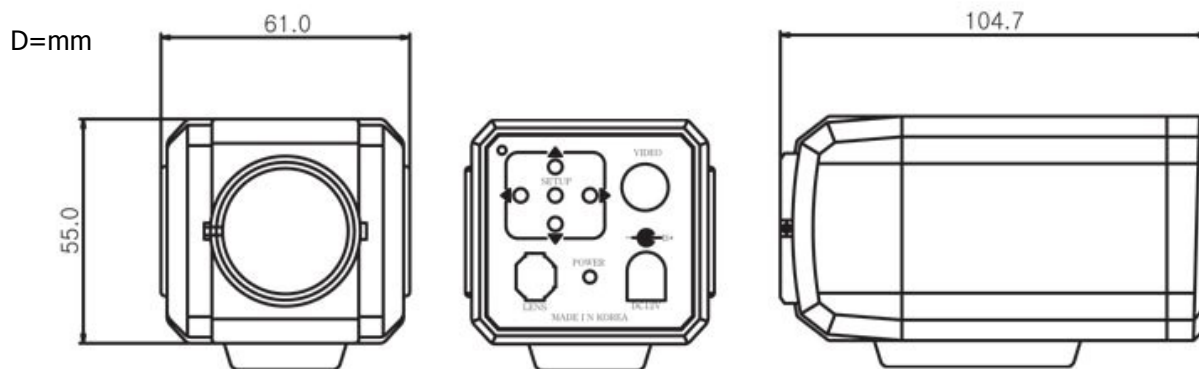

DWC-540F

Pixim ORCA Sensor

Wide Dynamic Range Camera

- ✓ Pixim 1/3" High Resolution ORCA Sensor
- ✓ 540 TV Line
- ✓ Best-In-Industry WDR Performance
- ✓ Motion Detection
- ✓ On-Screen-Display Setting
- ✓ Day & Night

Image Sensor	1/3" Pixim ORCA Sensor
Effective Pixels	720H x 540V
Horizontal Resolution	More than 540 TV Lines
Scanning Frequency	15.734(H), 59.944(V)KHz
Video IO Select	NTSC/PAL
Min. Illumination	0.4 Lux (F1.2), 0.08 Lux in Sens. Up 32x
Day & Night	Digital Change, Auto/Off
White Balance	Auto/AWB/Manual
DSS	Off/2 Fields~32 Fields
DNR	Auto/High/Low
AGC	Low/Auto/High/Off
Wide Dynamic Range	Max 120dB/17 Bit
Camera ID	On/Off
S/N Ratio	More than 50dB
Video Output	Composite Video Output 75 Ohm Terminated
Mount	C/CS Mount
Sync. System	Internal
Operating Humidity	30%~90% RH
Operating Temperature	-10°C to 50°C
Weight	1.8 lbs (approx)
Power Consumption	230mA
Power Supply	DC 12V(10.2V~14.5V)